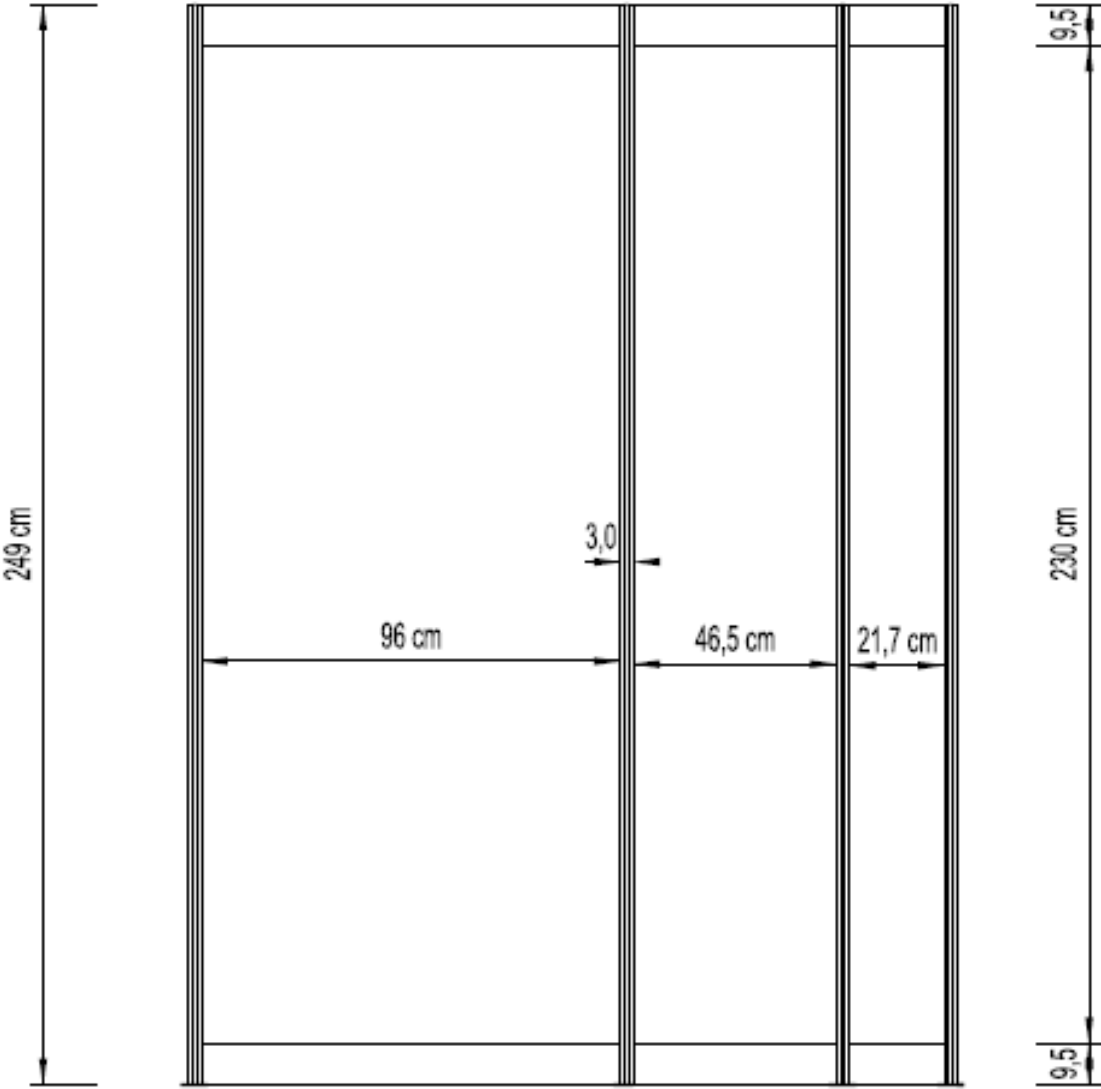

system wall panel dimensions

1.0m
element

0.5m
element

0.25m
element